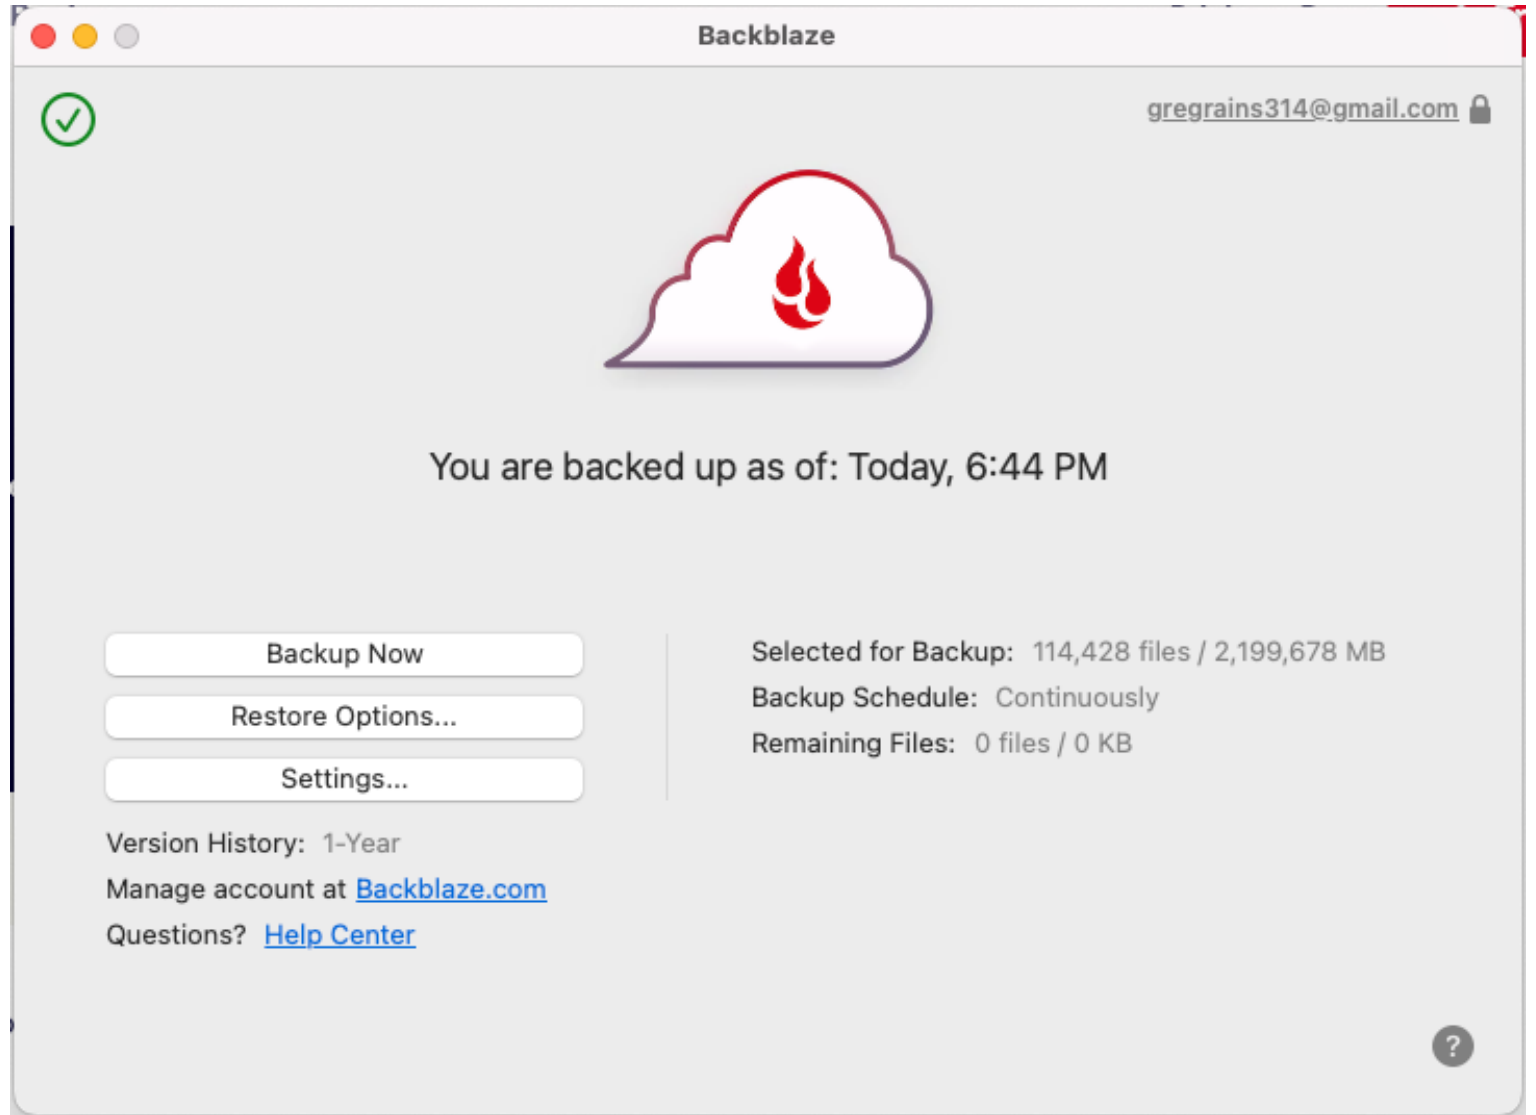

Easy Interface